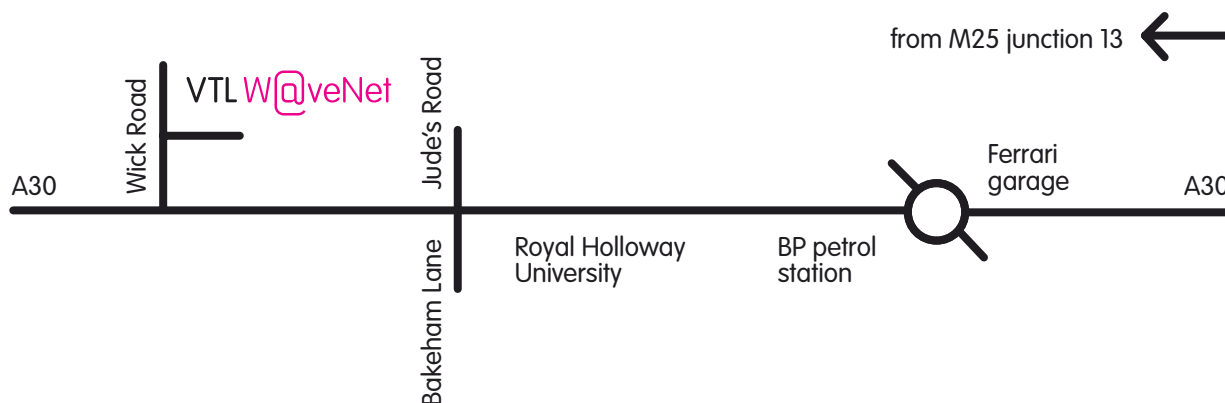

Directions to: Inbucon House, Egham

Inbucon House, Wick Road, Egham, Surrey TW20 0HR

Tel: 01784 494200

Fax: 01784 494101

Area approach map

The diagram below shows approach to us from motorways

Directions by car

- From the M25, exit at Junction 13
- Take the A30 sign posted Egham. The A30 turns sharp left under the M25 to the Runnymede roundabout
- Take the second exit from the roundabout, sign posted A30 and the Royal Holloway University
- Go straight over the small roundabout

- with the Ferrari garage on your right
- Follow this road up the hill, past Royal Holloway University on your left and over the traffic lights at the crossroads
- Wick Road is the first on your right (also showing a sign to Savill Garden)
- Inbucon House can be found on the first right after you turn into Wick Road